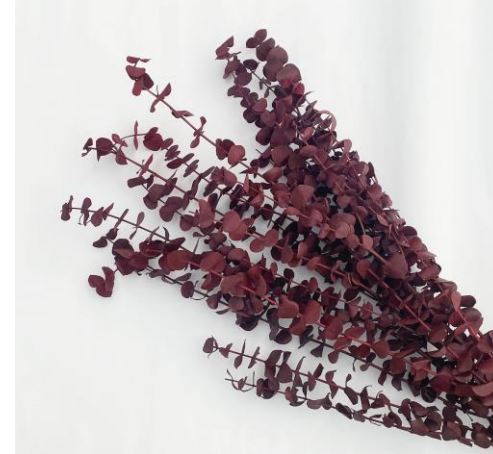

**Lobularia Stream Compact Purple**

**Plectranthus Magic Mona**

**Rudbeckia Sunspot Gold**

# New Items Fall 2024

---

**Rudbeckia Sunspot Yellow Bicolor**

# New Accents Fall 2024

**Bell Cups Bleached**

**Birch Large Flocked Chartreuse  
36"-48"**

**Eucalyptus Preserved Cranberry**

**Faux Magnolia Spray**

**Milo Berries Yellow**

**Mitsui Bordeaux 43"-46"**

**Mitsui Caramel 43"-46"**